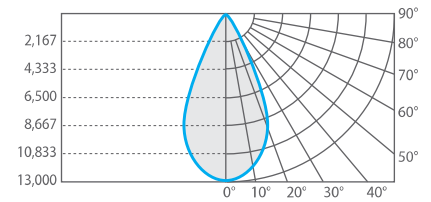

130W High Bay 4000K WFL 50°

Distance feet / meters	Center Beam FC	Center Beam lux *	Beam Width
4 ft / 1.2 m	502 fc	5400 lux	3.7 ft / 1.1 m
9 ft / 2.8 m	149 fc	1600 lux	8.4 ft / 2.6 m
13 ft / 4.0 m	85 fc	920 lux	12.1 ft / 3.7 m
17 ft / 5.2 m	60 fc	650 lux	15.9 ft / 4.8 m
22 ft / 7.0 m	46 fc	500 lux	20.5 ft / 6.5 m
26 ft / 8.0 m	37 fc	400 lux	24.2 ft / 7.5 m