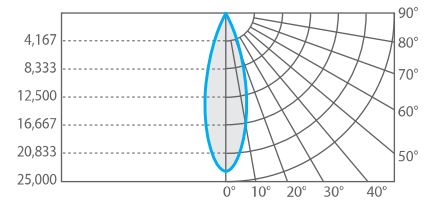

Polar Candela Curve