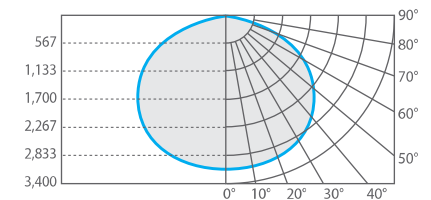

130W High Bay 4000K VWFL 120°

Distance feet / meters	Center Beam FC	Center Beam lux *	Beam Width
4 ft / 1.2 m	139 fc	1500 lux	13.8 ft / 4.2 m
9 ft / 2.8 m	46 fc	500 lux	31.2 ft / 9.7 m
13 ft / 4.0 m	37 fc	400 lux	45.0 ft / 13.8 m
17 ft / 5.2 m	28 fc	300 lux	58.9 ft / 18 m
22 ft / 7.0 m	17 fc	180 lux	76.2 ft / 24.2 m
26 ft / 8.0 m	11 fc	120 lux	90.0 ft / 27.7 m