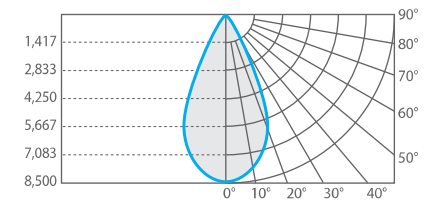

90W High Bay 4000K WFL 50°

Distance feet / meters	Center Beam FC	Center Beam lux *	Beam Width
4 ft / 1.2 m	334 fc	3600 lux	3.7 ft / 1.1 m
9 ft / 2.8 m	102 fc	1100 lux	8.4 ft / 2.6 m
13 ft / 4.0 m	58 fc	620 lux	12.1 ft / 3.7 m
17 ft / 5.2 m	42 fc	450 lux	15.9 ft / 4.8 m
22 ft / 7.0 m	33 fc	350 lux	20.5 ft / 6.5 m
26 ft / 8.0 m	26 fc	280 lux	24.2 ft / 7.5 m