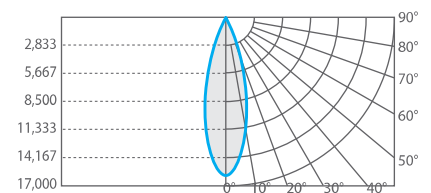

Polar Candela Curve