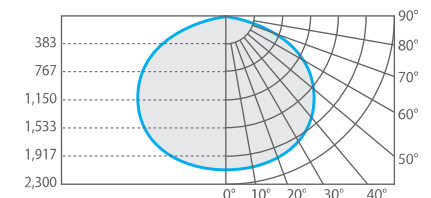

90W High Bay 4000K VWFL 120°

Distance feet / meters	Center Beam FC	Center Beam lux *	Beam Width
4 ft / 1.2 m	93 fc	1000 lux	13.8 ft / 4.2 m
9 ft / 2.8 m	33 fc	350 lux	31.2 ft / 9.7 m
13 ft / 4.0 m	26 fc	280 lux	45.0 ft / 13.8 m
17 ft / 5.2 m	19 fc	200 lux	58.9 ft / 18 m
22 ft / 7.0 m	11 fc	120 lux	76.2 ft / 24.2 m
26 ft / 8.0 m	7 fc	80 lux	90.0 ft / 27.7 m