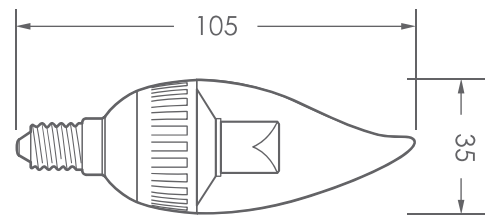

Dimensions (mm)