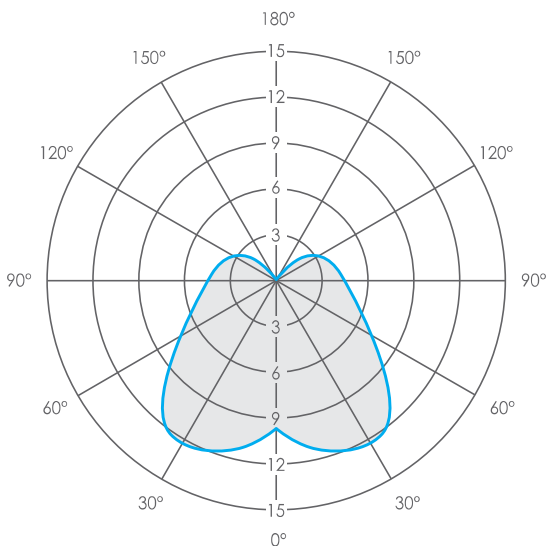

PHOTOMETRICS - Candle E14 3W 3000K (Warm White)

Polar Candela Curve