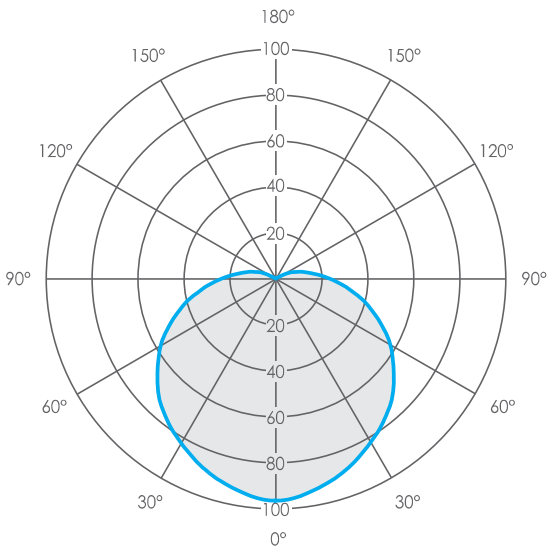

A19 | Dimmable 12w LED Light Bulb

Suitable for indoor ambient lighting. The A19 Bulb is ideal for use with table lamps, floor lamps, and desk lamps. This 8W LED bulb is designed to replace an A19 incandescent bulb up to **60** watts.

12
Watts

40000
Hours

110VAC/
220VAC

PHOTOMETRICS - Light Bulb E27 12W 3000K (Warm White)

Polar Candela Curve