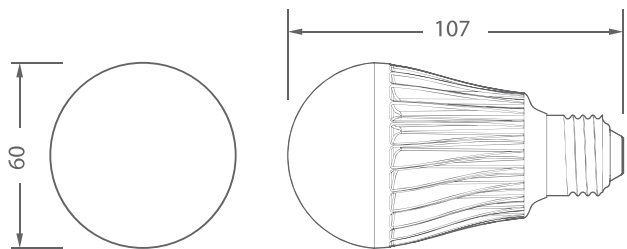

Dimensions (mm)