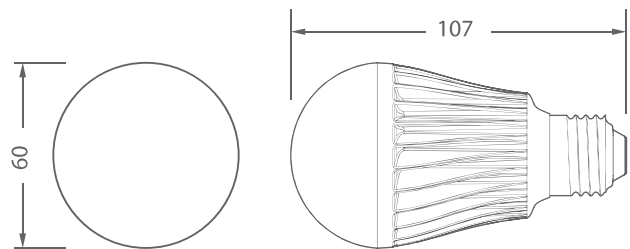

Dimensions (mm)