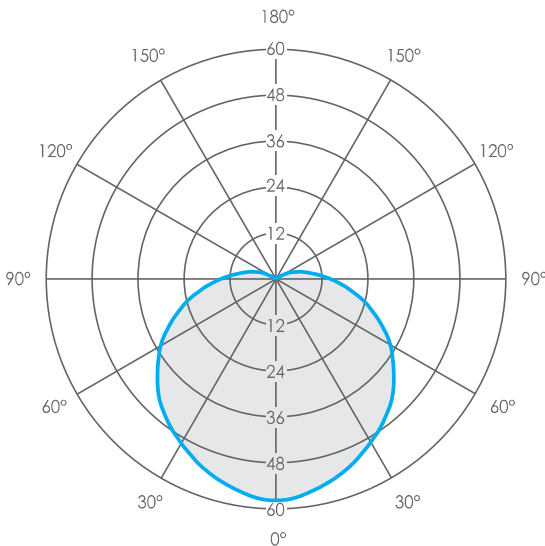

PHOTOMETRICS - Light Bulb E27 8W 3000K (Warm White)

Polar Candela Curve