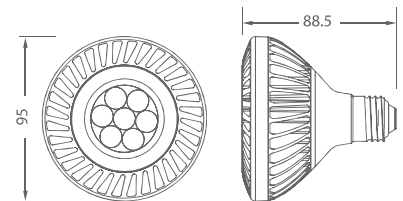

Dimensions (mm)