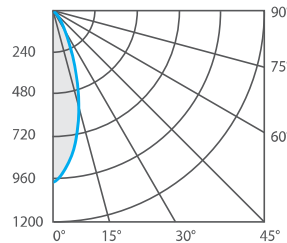

12W PAR30 3000K FL 40°