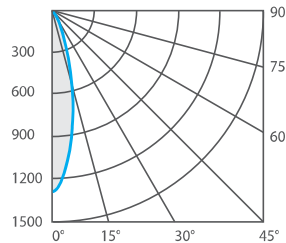

12W PAR30 3000K NFL 25°