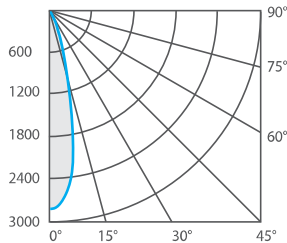

Polar Candela Curve

12W PAR30 3000K SP 12°