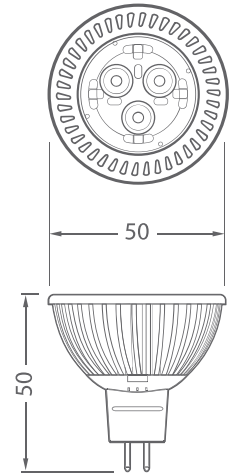

Dimensions (mm)