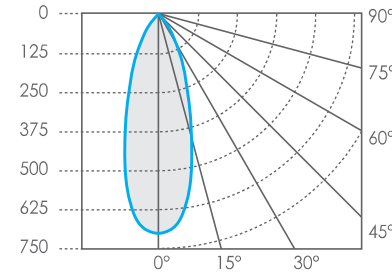

Polar Candela Curve - 35°