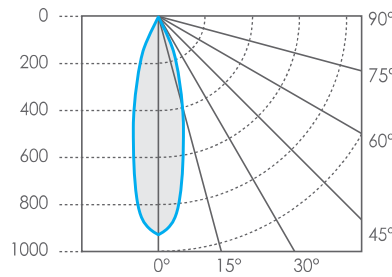

Polar Candela Curve - 25°

Illuminance Cone Diagrams - 35°

Distance feet / meters	Center Beam FC	Center Beam lux *	Beam Width
2 ft / 0.6 m	198 fc	2122 lux	1.3 ft / 0.4 m
4 ft / 1.2 m	48 fc	515 lux	2.5 ft / 0.8 m
6 ft / 1.8 m	22 fc	238 lux	3.8 ft / 1.2 m
8 ft / 2.4 m	13 fc	142 lux	5.0 ft / 1.5 m
10 ft / 3.0 m	9 fc	100 lux	6.3 ft / 1.9 m